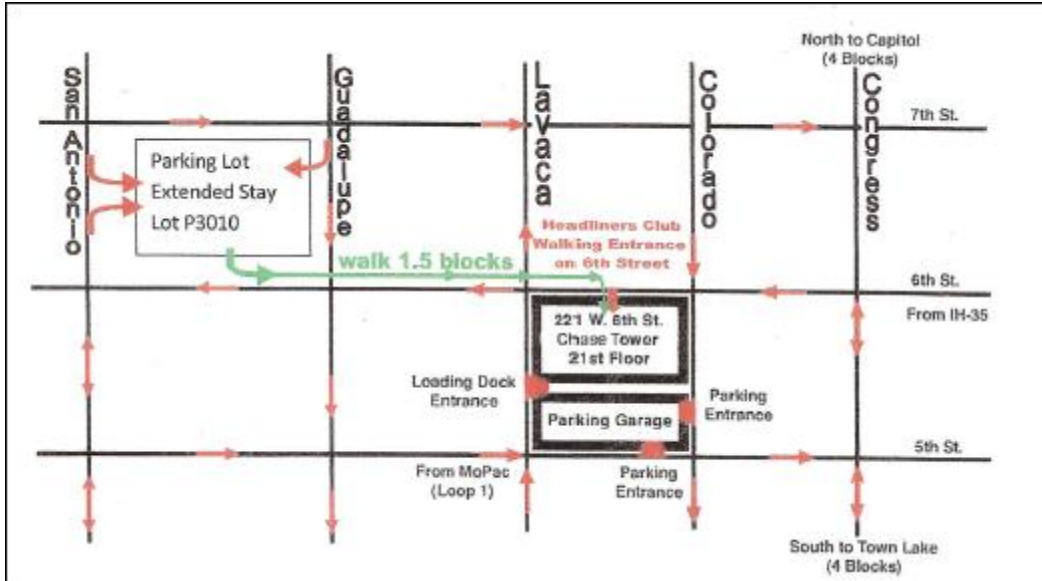

Chase Tower – Alternate Parking

Parking is available at 600 Guadalupe Street (connected to the Extended Stay America Hotel). Enter lot from either Guadalupe Street or San Antonio Street, and park in any unmarked space. Pay parking fee in Pay Machine.

Parking also is available in the Comerica Bank Building across 6th Street (where Gloria's is located).

Parking may also be available in the 800 Lavaca Garage on the corner of 8th Street and Guadalupe St. There is daily parking available there for \$1.50/20mins up to \$18 max.