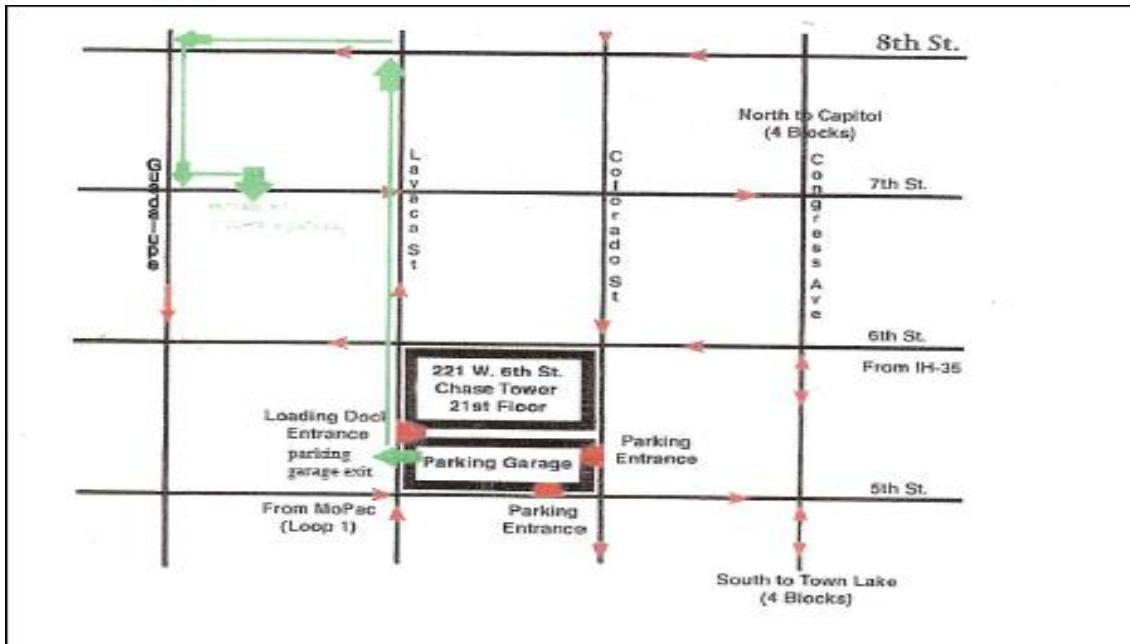

Chase Tower – Alternate Parking

Parking is available at 600 Guadalupe Street (connected to the Extended Stay America Hotel). Enter lot from either Guadalupe Street or San Antonio Street, and park in any unmarked space. Pay parking fee in Pay Machine.

Parking also is available in the Comerica Bank Building across 6th Street (where Gloria's is located).

Parking may also be available in the 800 Lavaca Garage on the corner of 8th Street and Guadalupe St. There is daily parking available there for \$1.50/20mins up to \$18 max.